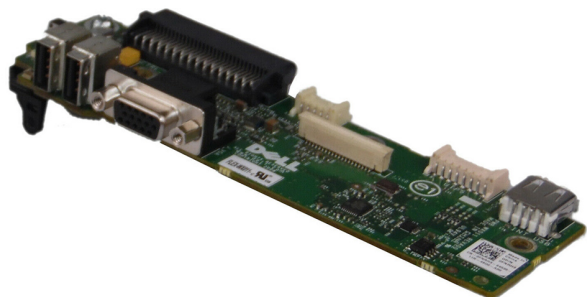

NVIDIA Quadro K2200 4GB

Price: 225,00€ IVA esclusa

Nvidia Quadro M2000 4GB

Price: 299,00€ IVA esclusa

Nvidia Tesla M60 2x8GB GDDR5

Price: 1.999,00€ 5.499,00€ IVA esclusa

Panel Front Dell PowerEdge R610 FNRH3

Price: 50,00€ IVA esclusa

PCI-E Riser 2-Slot 8X Dell PowerEdge R610 4H3R8

Price: 55,00€ IVA esclusa

QLogic QLE3242-CU 10GbE PCIe 8 2-Port

Price: 50,00€ IVA esclusa

Rail kit Dell PowerEdge R320/R420/R430/R620/R630

Price: 149,00€ IVA esclusa

Rail kit Dell Poweredge R510/R515/R720/R820/R730

Price: 179,00€ IVA esclusa

Rail kit Dell Poweredge R610

Price: 159,00€ IVA esclusa

Rail kit Dell Poweredge R710

Price: 99,00€ IVA esclusa