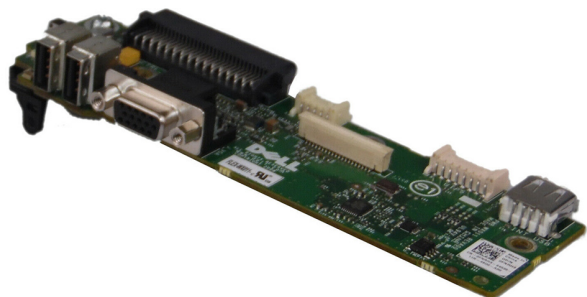

## Panel Front Dell PowerEdge R610 FNRH3

**Price:** 50,00€ IVA esclusa

## PCI-E Riser 2-Slot 8X Dell PowerEdge R610 4H3R8

**Price:** 55,00€ IVA esclusa

---