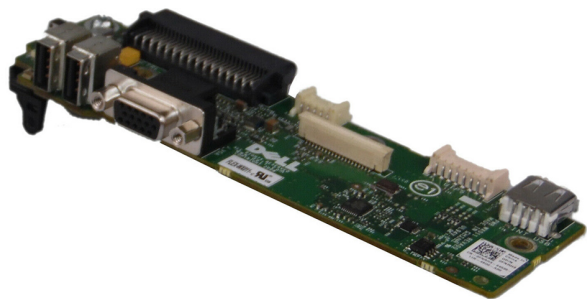

NVIDIA Quadro K2200 4GB

Price: 225,00€ IVA esclusa

Nvidia Quadro M2000 4GB

Price: 299,00€ IVA esclusa

Nvidia Tesla M60 2x8GB GDDR5

Price: 1.999,00€ 5.499,00€ IVA esclusa

Panel Front Dell PowerEdge R610 FNRH3

Price: 50,00€ IVA esclusa

PCI-E Riser 2-Slot 8X Dell PowerEdge R610 4H3R8

Price: 55,00€ IVA esclusa

QLogic QLE3242-CU 10GbE PCIe 8 2-Port

Price: 50,00€ IVA esclusa

Rail kit Dell PowerEdge R320/R420/R430/R620/R630

Price: 149,00€ IVA esclusa

Rail kit Dell Poweredge R510/R515/R720/R820/R730

Price: 179,00€ IVA esclusa

Rail kit Dell Poweredge R610

Price: 159,00€ IVA esclusa

Rail kit Dell Poweredge R710

Price: 99,00€ IVA esclusa