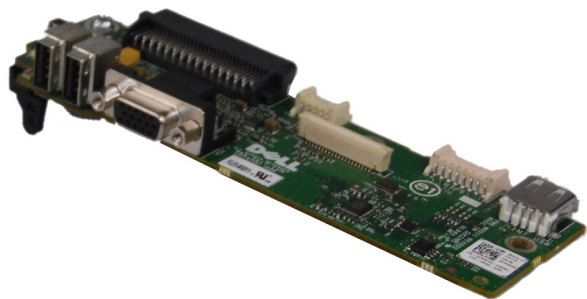

## Panel Front Dell PowerEdge R610 FNRH3

**Price:** 50,00€ IVA esclusa

## PCI-E Riser 2-Slot 8X Dell PowerEdge R610 4H3R8

**Price:** 55,00€ IVA esclusa

---