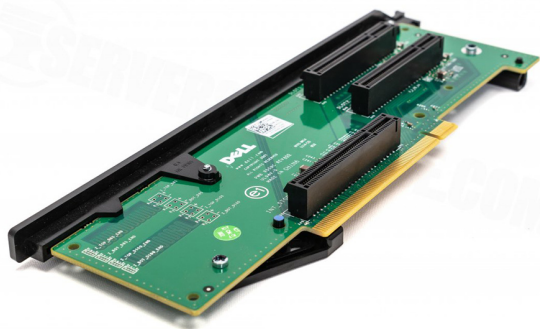

Riser 1 Dell Poweredge R710 Pci-E 3x Mini Pci-E - 0R557C

Price: 30,00€ IVA esclusa