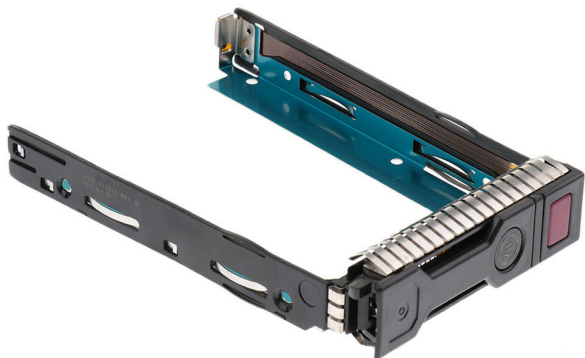

Caddy HP Proliant 3,5"

Price: 25,00€ IVA esclusa